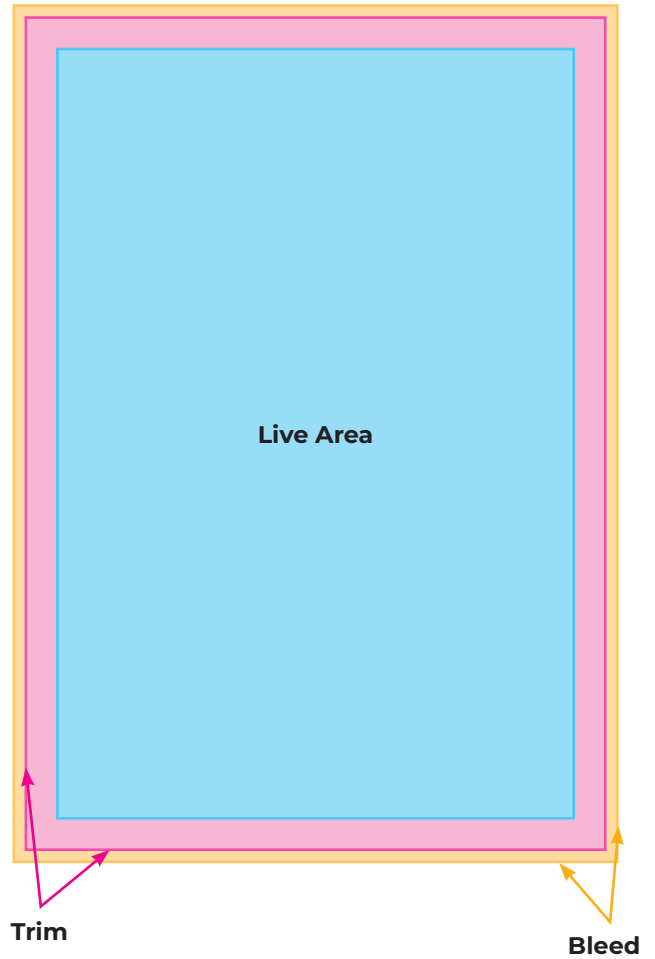

## HOUR DETROIT

**Full Page:** Trim Size: 9" x 10.875" • Live Area: 8.375" x 10.25"

**Spread:** Trim Size: 18" x 10.875" • Live Area: 17.375" x 10.25"

DISPLAY ADS	DIMENSIONS
Spread (bleed)	18.25" x 11.125"
Full Page (bleed)	9.25" x 11.125"
1/2 Horizontal	7.5625" x 4.7081"
1/2 Vertical	3.6563" x 9.6662"
1/4 Vertical	3.6563" x 4.7081"

DISPLAY ADS	DIMENSIONS
Spread (bleed)	17" x 11.125"
Full Page (bleed)	8.625" x 11.125"
2/3 Vertical (Table of Contents/Guaranteed)	4.65" x 9.685"
1/2 Horizontal	7.125" x 4.69"
1/3 Vertical	2.18" x 9.685"
1/4 Vertical	3.4" x 4.69"

## MICHIGAN BLUE

**Full Page:** Trim Size: 9" x 10.875" • Live Area: 8.375" x 10.25"

**Spread:** Trim Size: 18" x 10.875" • Live Area: 17.375" x 10.25"

DISPLAY ADS	DIMENSIONS
Spread (bleed)	18.25" x 11.125"
Full Page (bleed)	9.25" x 11.125"
1/2 Horizontal	7.58" x 4.55"
1/4 Vertical	3.67" x 4.55"
1/2 Vertical	4.5938" x 10.1875"

## URBAN STREET

**Full Page:** Trim Size: 6" x 10" • Live Area: 5.375" x 9.375"

**Spread:** Trim Size: 12" x 10" • Live Area: 11.375" x 9.375"

DISPLAY ADS	DIMENSIONS
Spread (bleed)	12.25" x 10.25"
Full Page (bleed)	6.25" x 10.25"
1/2 Vertical	2.625" x 9.25"
1/2 Horizontal	5.5" x 4.5"
1/4 Horizontal	5.5" x 2.125"
1/4 Vertical	2.625" x 4.5"
Single Co-Op Block	2.6563" x 2.1167"
Double Co-Op Block Horizontal	5.5" x 2.1167"
Double Co-Op Block Vertical	2.6563" x 4.4208"